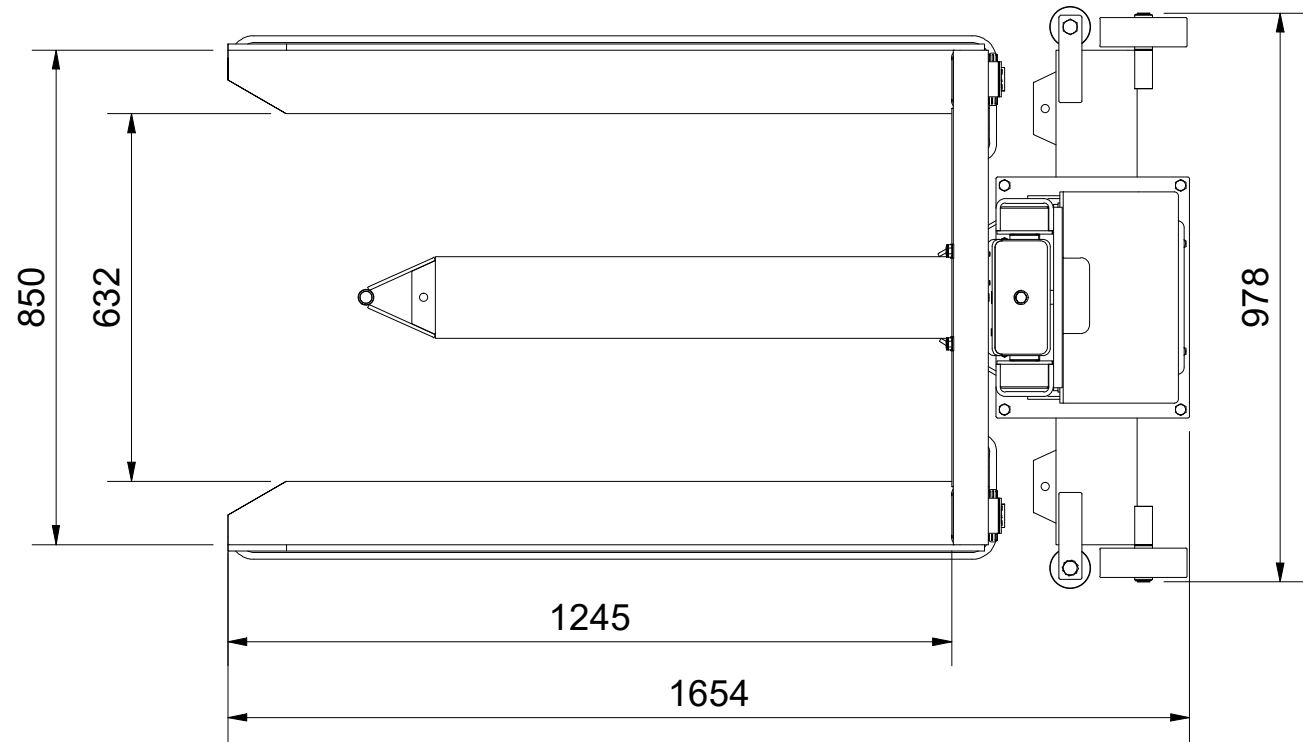

TSL 750 (1245x850)
www.edmolift.com

Drawing no
613473