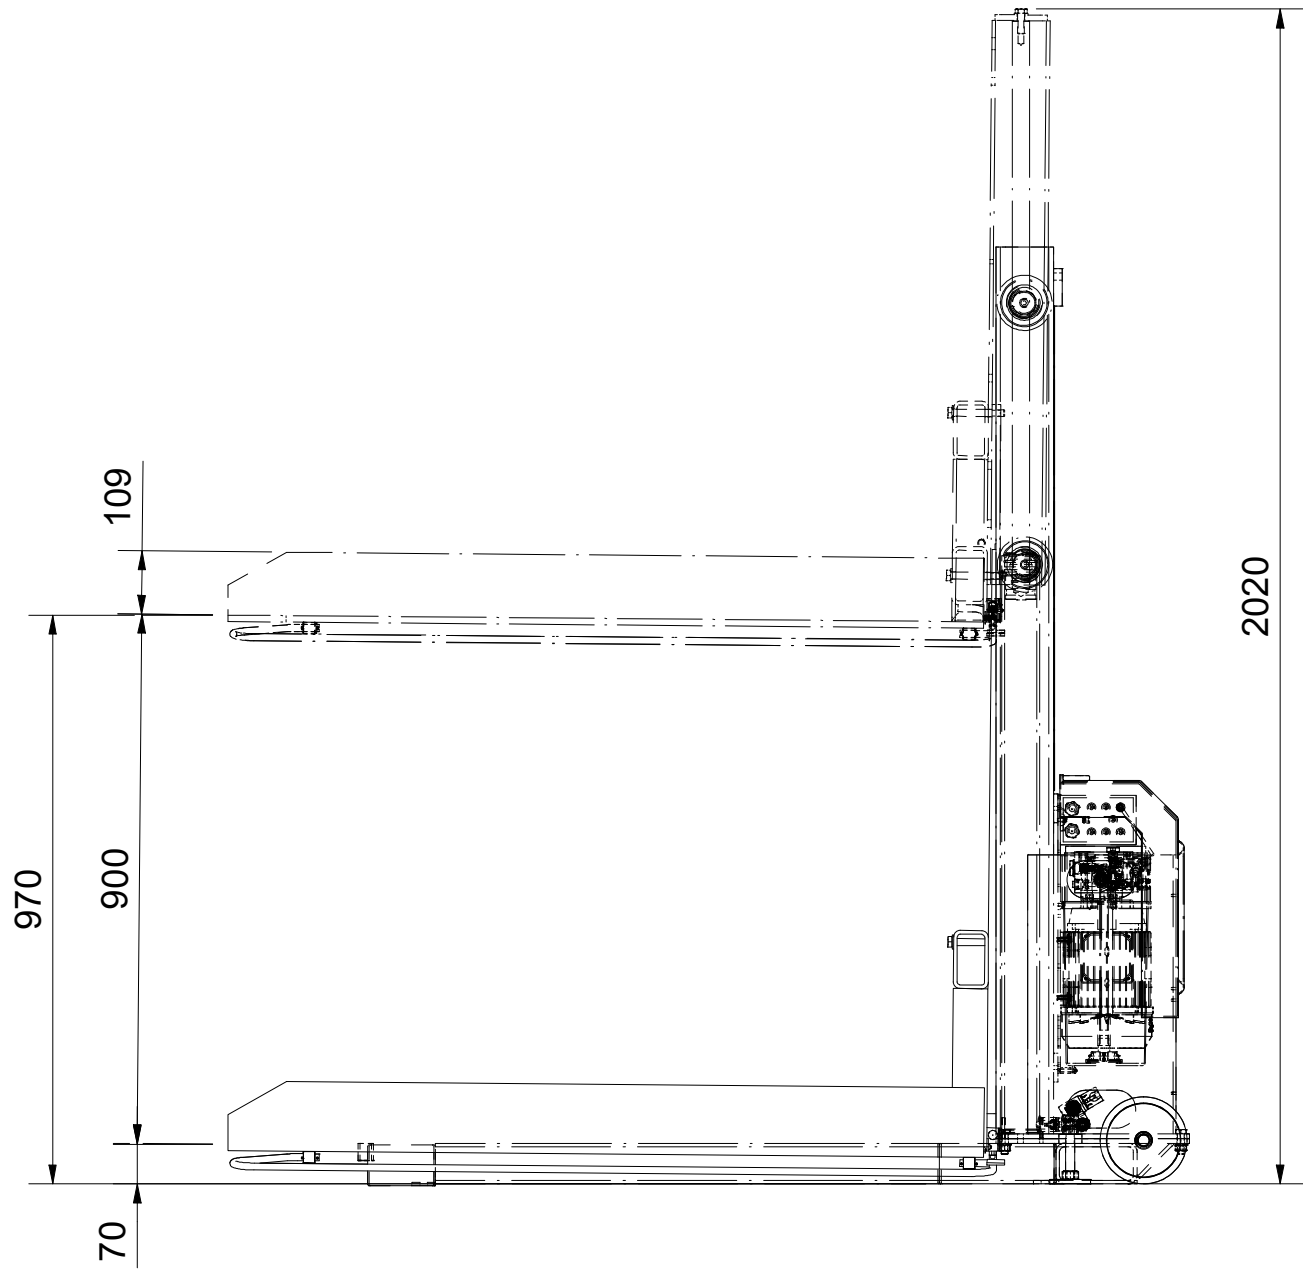

TSL 750 (1245x850)
www.edmolift.com

Drawing no
613473