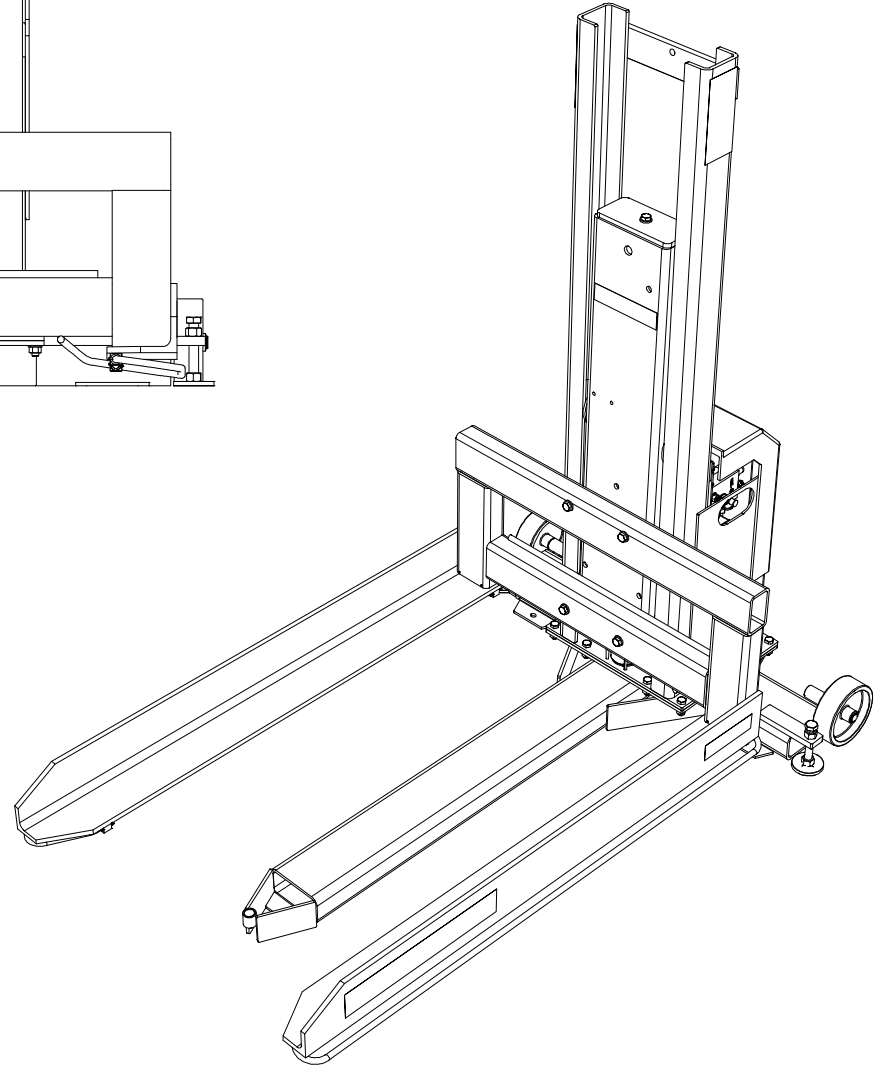

TSL 750 (1245x850)
www.edmolift.com

Drawing no
613473